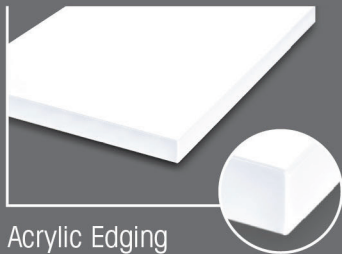

SOLIDS SERIES

Acrylic Edging