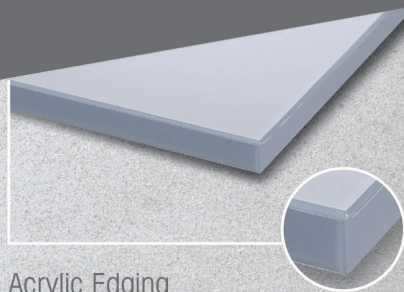

## SEAMLESS GLOSSY ACRYLIC DOOR

Thickness

- 20mm (Door Only)
- 23mm (Door With Aluminium Handle)

# FROSTED SERIES

Front

Back

Acrylic Edging