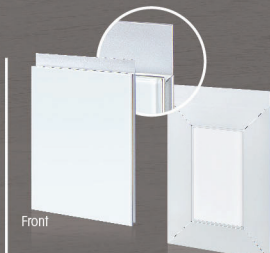

Front

Back

G2H1

Coating: NA Sandblast
Thickness: 18mm